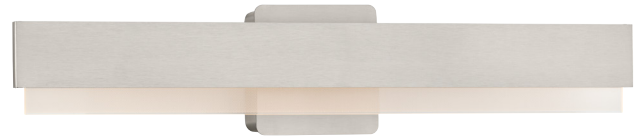

Semblance LED

Wall Mounted • Damp Location Listed **PROGRESS LED**

Description:

Semblance Collection 24 in. Brushed Nickel Medium Modern 3CCT Integrated LED Linear Vanity Light

Specifications:

- Diffused Plastic Diffuser
- Dimmable to 10% brightness (See Dimming Notes)
- Canopy covers a standard 4" recessed outlet box: 4.5 in W., 4.5 in ht., 1.26 in depth
- Mounting backplate for outlet box included
- 10 in of wire supplied
- Americans With Disabilities Act (ADA) compliant

Performance:

Input Power	22 W
Input Voltage	120 V
Input Frequency	60 Hz
Lumens/LPW (Delivered)	1,627/74 (LM-79)
CRI	90 CRI
Life (hours)	50000 (L70/TM-21)
EMI/RFI	FCC Title 47, Part 15, Class B
Warranty	5-year Limited Warranty
Labels	cCSAus Damp Location Listed Meets California Title 24 JA8-2016

P300406-009-CS

Dimensions:

Width: 24 in
Extends: 3 in
Height: 4-3/4 in