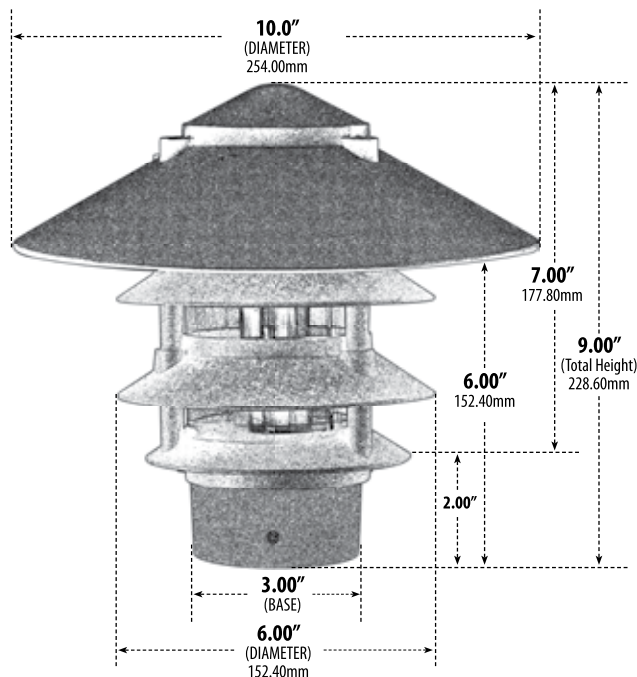

# D5400

## FOUR-TIER PAGODA LIGHT PATH, WALKWAY AND AREA LIGHTING

- **Material:** Powder Coated Cast Aluminum
- **Lens:** Clear, Heat Resistant, Tempered Glass

MODEL NUMBER	TOP DIA.	BOTTOM DIA.	LAMP TYPE	ILLUMINANT TYPE	WATTS (W)	VOLTS (V)	LAMP(S) INCLUDED?
D5400	10"	3"	A-Type	INCANDESCENT	40	120	NO
D5401	10"	3"	PL7	FLUORESCENT	7	120	YES
D5402	10"	3"	S13-GU24	FLUORESCENT	13	120	YES
D5403	10"	3"	S26-GU24	FLUORESCENT	26	120	YES
D5404	10"	3"	Tubular G24 2P	60 LEDs	11	120-277	YES
D5410	10"	1/2"	A-Type	INCANDESCENT	40	120	NO
D5411	10"	1/2"	PL7	FLUORESCENT	7	120	YES
D5412	10"	1/2"	S13-GU24	FLUORESCENT	13	120	YES
D5413	10"	1/2"	S26-GU24	FLUORESCENT	26	120	YES
D5414	10"	1/2"	Tubular G24 2P	60 LEDs	11	120-277	YES

- **1/2" NPT or 3" Base** (Not available in Bronze)
- **Riser Not Included**
- **Replacement Glass Lens:** P-GLS-D5100 (sold separately)
- **Available Finish:** Black, Bronze, Green, Verde Green
- **ETL Approved**

Overall Dimensions:  
9.00"H x 10.00"W x 10.00"D

Weight: 2.20 lbs  
Approximate Wire Length: 6.00"

Pagoda Head Only  
(No Stem or Ground Spike  
Included)

**DABMAR**  
LIGHTING

DABMAR LIGHTING INCORPORATED