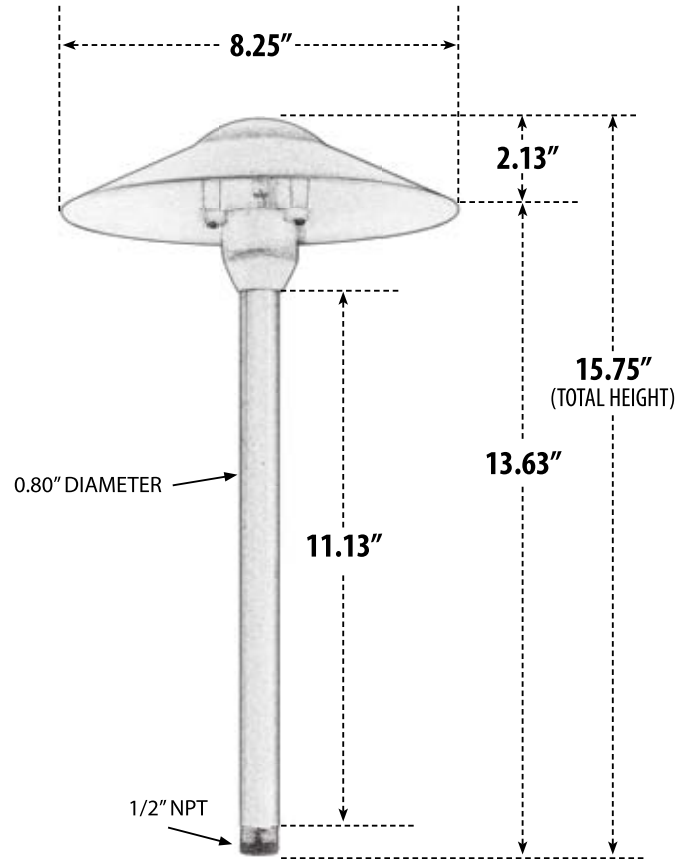

LV214

PATH, WALKWAY AND AREA LIGHT

- ▶ **Material:** Powder Coated Cast Aluminum
- ▶ **Lens:** White Reflector with Clear Plastic Diffuser
- ▶ **Lamp:** 93/1156 Single Contact Bayonet (21W Maximum)

MODEL NUMBER	LAMP TYPE	ILLUMINANT TYPE	WATTS (W)	VOLTS (V)	LAMP(S) INCLUDED?
LV214	93/1156	INCANDESCENT	21	12	YES
LV-LED214	BAY-LED	LED	3.2	12	YES

Pre-wired with UL Listed Direct Burial Wire/Cable

- ▶ **1/2" NPT**
- ▶ **Ground Spike Included for Installation**
- ▶ **Connector Available:** P-CN01 (sold separately)
- ▶ **Available Finish:** Black, Bronze, Green, Verde Green
- ▶ **ETL Approved**

Overall Dimensions:
15.75" H x 8.25" W x 8.25" D

Maximum Height: 15.75"
Width: 8.25"
Maximum Depth: 8.25"

Weight: 1.00 lbs
Approximate Wire Length: 34"
Box Dimensions: 9.00" H x 8.75" W x 3.75" D

DABMAR
LIGHTING