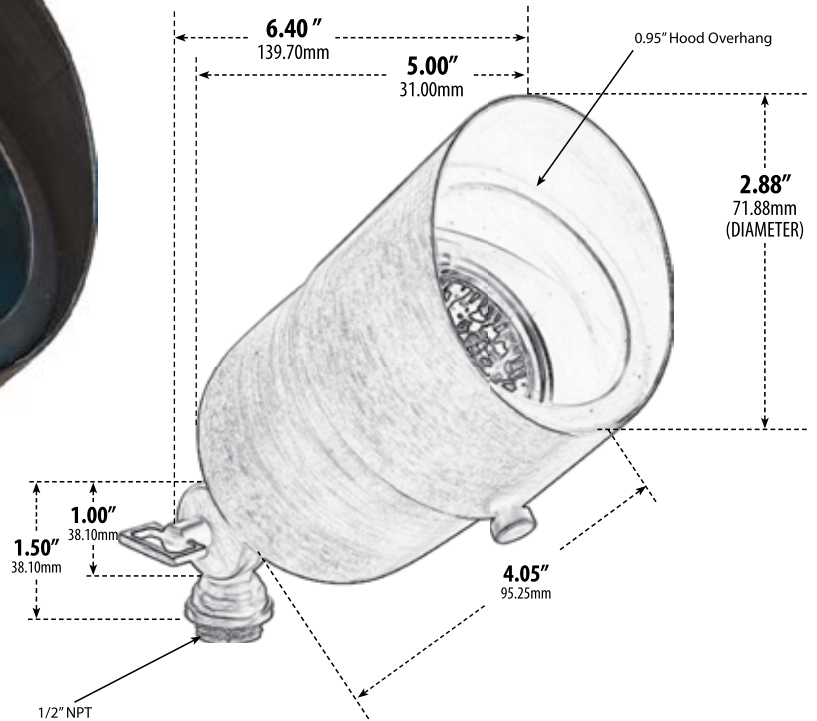

LV29-HOOD

DIRECTIONAL SPOT LIGHT WITH HOOD

- ▶ **Material:** Brass
- ▶ **Lens:** Clear, Heat Resistant, Tempered Glass
- ▶ **Lamp:** MR16 Bi-Pin Base (35W Maximum)

MODEL NUMBER	LAMP TYPE	ILLUMINANT TYPE	WATTS (W)	VOLTS (V)	LAMP(S) INCLUDED?
LV29-HOOD	MR16	HALOGEN	20	12	YES
LV-LED29-HOOD	MR16-LED	3 LEDs	3	12	YES

Pre-wired with UL Listed Direct Burial Wire/Cable

- ▶ **Adjustable Knuckle with 1/2" NPT**
- ▶ **Ground Spike Included for Installation**
- ▶ **Connector Available:** P-CN01 (sold separately)
- ▶ **Available Finish:** Copper, Antique Brass, Antique Bronze, Acid Green
- ▶ **ETL Approved**

Overall Dimensions:
3.25"H x 2.88"W x 6.40"D

Maximum Height: 7.50"
Minimum Height: 4.00"
Maximum Depth: 6.50"
Minimum Depth: 3.50"

Weight: 1.00 lbs
Approximate Wire Length: 17"
Box Dimensions:
8.75"H x 4.50"W x 3.25"D