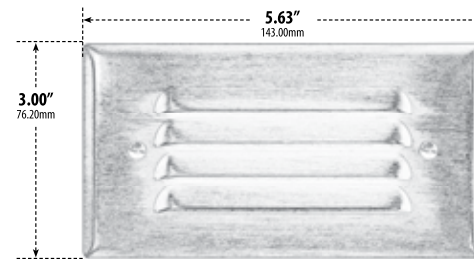

LV613

RECESSED LOUVER DOWN BRICK, STEP AND WALL LIGHT

LV613-B

LV613-CP

LV613-VG

LV613-ABS

LV613-W

LV613-ABZ

- ▶ **Faceplate Material:** See below
- ▶ **Housing Material:** Brass
- ▶ **Lens:** Frosted, Heat Resistant, Tempered Glass
- ▶ **Lamp:** 93/1156 Bay Base (21W Maximum)

MODEL NUMBER	LAMP TYPE	ILLUMINANT TYPE	WATTS (W)	VOLTS (V)	LAMP(S) INCLUDED?
LV613	93/1156	INCANDESCENT	21	12	YES
LV-LED613	BAY-LED	LED	3.2	12	YES

- ▶ **Available Finish (Aluminum):** Black, White, Verde Green
- ▶ **Available Finish (Brass):** Antique Brass, Antique Bronze
- ▶ **Available Finish (Copper):** Copper
- ▶ **Recessed Mount**
- ▶ **Connector Available:** P-CN01 (sold separately) See page 89
- ▶ **Replacement Cover Plate:** P-CVR-LV613 (sold separately)
- ▶ **ETL Approved**

Overall Dimensions:
3.00"H x 5.63"W x 2.88"D

Weight: 0.80 lbs
Approximate Wire Length: 16"
Box Dimensions: 3.38"H x 6.00"W x 3.38"D
Lamp Included

DABMAR
LIGHTING

DABMAR LIGHTING INCORPORATED

2140 Eastman Ave . Oxnard, CA 93030 . 805.604.9090 . f: 805.604.9050 . www.dabmar.com