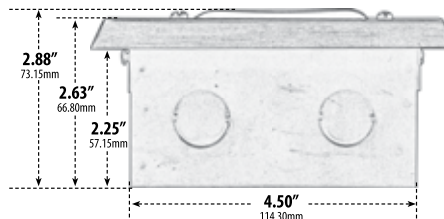

LV613

RECESSED LOUVER DOWN BRICK, STEP AND WALL LIGHT

LV613-B

LV613-CP

LV613-VG

LV613-ABS

LV613-W

LV613-ABZ

- ▶ **Faceplate Material:** See below
- ▶ **Housing Material:** Brass
- ▶ **Lens:** Frosted, Heat Resistant, Tempered Glass
- ▶ **Lamp:** 93/1156 Bay Base (21W Maximum)

MODEL NUMBER	LAMP TYPE	ILLUMINANT TYPE	WATTS (W)	VOLTS (V)	LAMP(S) INCLUDED?
LV613	93/1156	INCANDESCENT	21	12	YES
LV-LED613	BAY-LED	LED	3.2	12	YES

- ▶ **Available Finish (Aluminum):** Black, White, Verde Green
- ▶ **Available Finish (Brass):** Antique Brass, Antique Bronze
- ▶ **Available Finish (Copper):** Copper
- ▶ **Recessed Mount**
- ▶ **Connector Available:** P-CN01 (sold separately) See page 89
- ▶ **Replacement Cover Plate:** P-CVR-LV613 (sold separately)
- ▶ **ETL Approved**

Overall Dimensions:
3.00"H x 5.63"W x 2.88"D

Weight: 0.80 lbs
Approximate Wire Length: 16"
Box Dimensions: 3.38"H x 6.00"W x 3.38"D
Lamp Included

DABMAR
LIGHTING

DABMAR LIGHTING INCORPORATED

2140 Eastman Ave . Oxnard, CA 93030 . 805.604.9090 . f: 805.604.9050 . www.dabmar.com