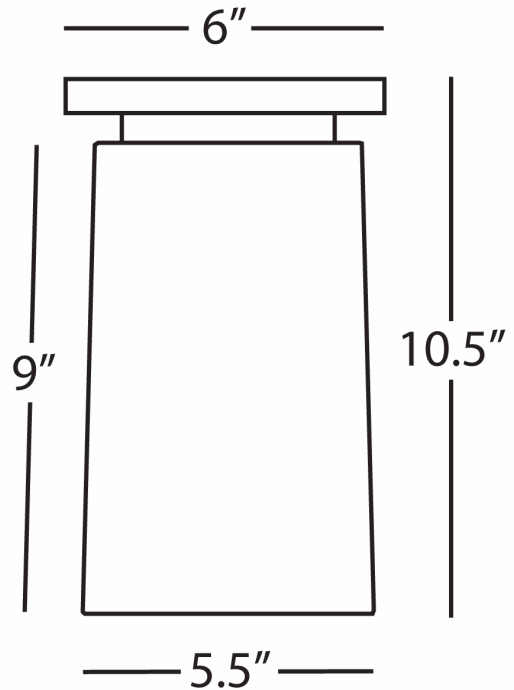

RICO ESPINET

NINA

2043

Flush Mount

1-100W Max.

Bulb Type: A

Direct Wire Only

Polished Nickel over Metal

Frosted White Cased Glass Shade

FINISH OPTIONS:

Z2043 - Deep Patina Bronze

** Available for Quick SHIP **