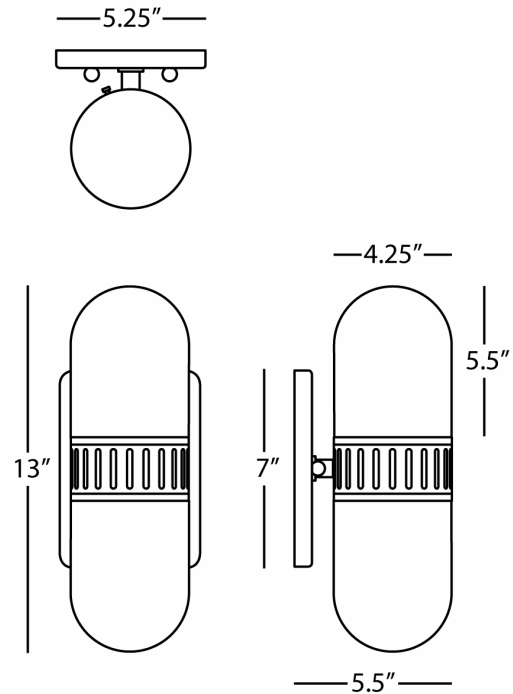

JONATHAN ADLER

RIO

777

Sconce

2 - 13W Max.

Bulb Type: GU24 CFL

Direct Wire Only

Antique Brass Finish

White Glass Shades

UL Rated Wet Location

FINISH OPTIONS:

S777 - Polished Nickel

Z777 - Deep Patina Bronze

** Available for Quick SHIP **