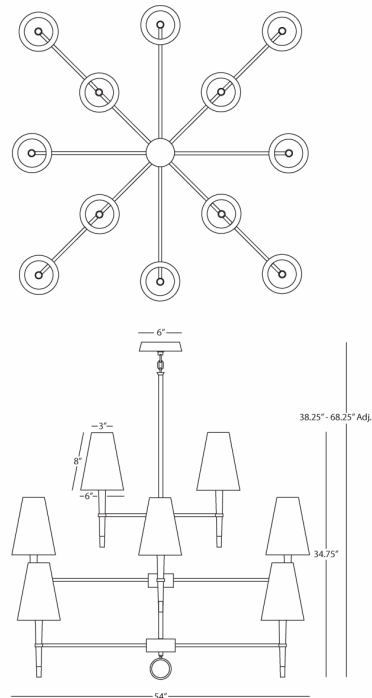

JONATHAN ADLER

VENTANA

PN674

3-Tier, 12 - Light Chandelier

12 - 25W Max.

Bulb Type: B9.5 Candelabra

Direct Wire Only

Ebony Finished Wood w/ Polished Nickel Finished

Accents

Natural Linen Fabric Shades w/ Rolled Edge Hem

Susp. Hardware: 3pcs. -5/8" x 12" & 1pc. -5/8" x

6" Extension Rods

FINISH OPTION:

674 - Antique Brass Finished Accents

**** Available for Quick SHIP ****