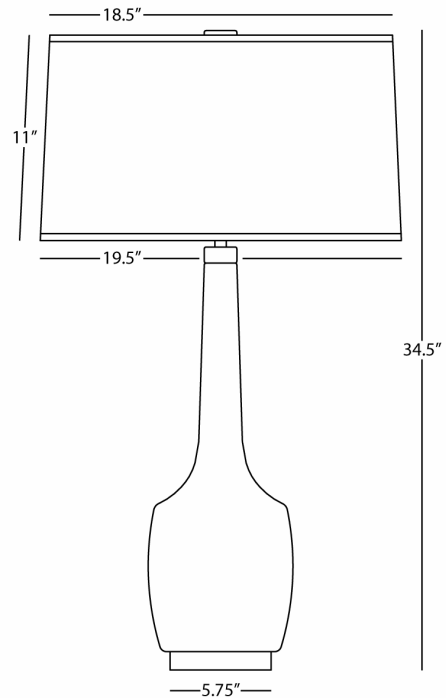

DELILAH

SP701

Table Lamp

1-150W Max.

Bulb Type: A

Switch: Hi-Lo Dimming

Antique Brass Finish

Schiaparelli Pink Glazed Ceramic

Oyster Linen Shade w/ Self-Fabric

Top and Bottom Diffuser

See Audrey/ Delilah Table for Color Options

** Available for Quick SHIP **