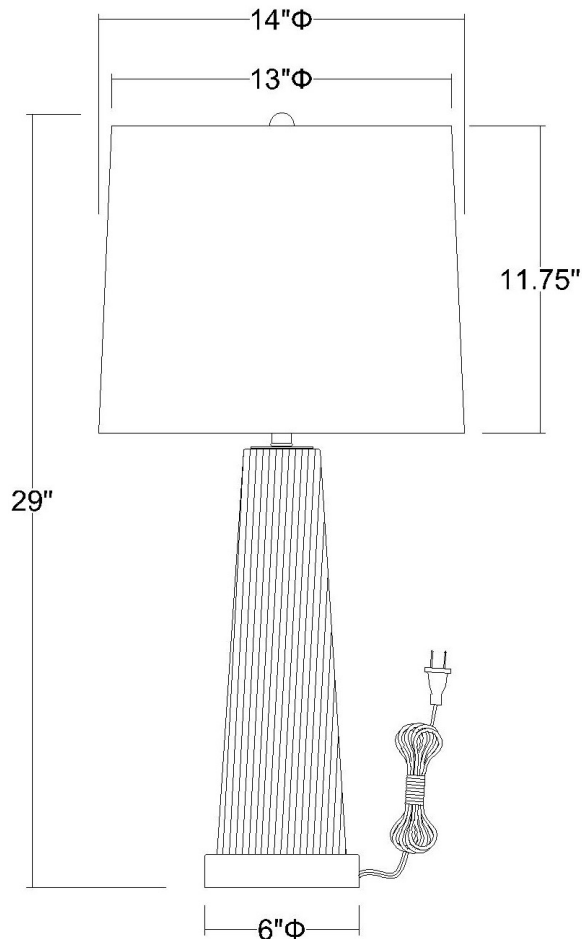

BT5763 CHIARA TABLE LAMP

Description:	Chiara table lamp
Finish:	Polished chrome
Dimensions:	29" H x 14" W
Bulbs:	1 x 100W
Sockets:	120V E26 base
Shade:	Off-white shantung
Installed Weight:	6.5 lbs.
Certification:	c UL

Material:	Steel, glass, fabric
Glass:	Seafoam reeded/ seeded
Back Plate Dimensions:	NA
Mounting Holes:	NA
Switch:	3-way metal switch
Cord:	Silver, 6' plug-in
Dimmable:	Yes