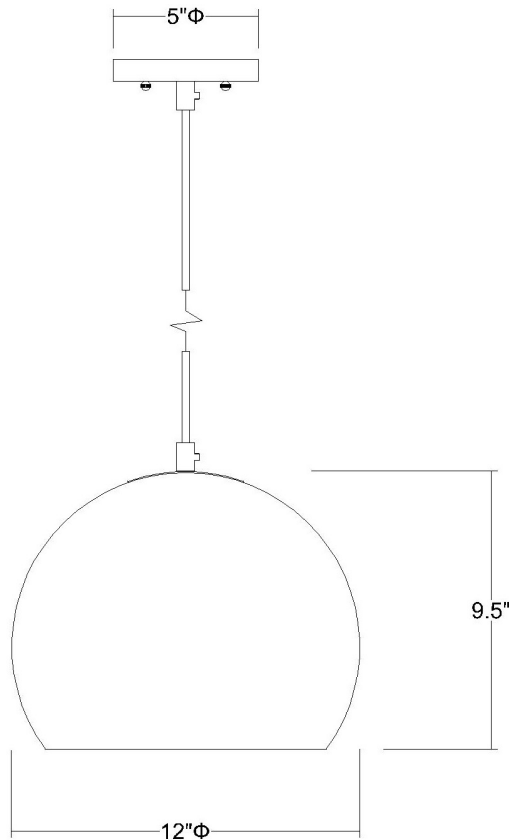

TP7265-76 LATITUDE CONVERTIBLE PENDANT

can convert to flushmount

Description:	Latitude pendant
Finish:	Hand painted antique gold with gold interior
Dimensions:	12" dia. x 9.5" H
Bulbs:	1 x 60W
Sockets:	120V E26 base
Shade:	Steel
Installed Weight:	3.3 lbs.
Certification:	c UL

Material:	Steel
Glass:	NA
Canopy Dimensions:	5" dia.
Mounting Holes:	2.75" apart
Switch:	NA
Cord:	Silver, 12'
Dimmable:	Yes