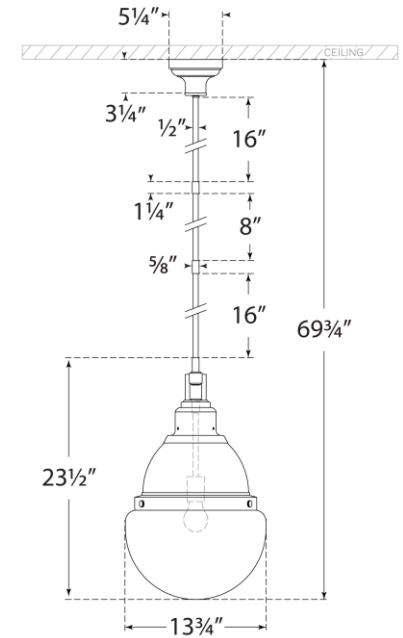

TEAR SHEET

Bernard 14" Pendant

Item # AL 5050HAB-WG

Designer: Amber Lewis

O/A Height: 69.75"

Fixture Height: 23.5"

Min. Custom Height: 32.25"

Width: 13.75"

Canopy: 5.25" Round

Finishes: BZV, HAB, PN

Glass Options: WG

Socket: E26 Keyless

Wattage: 15 LED A19

Weight: 13 Pounds

Note: Custom Height Available

Bottom View