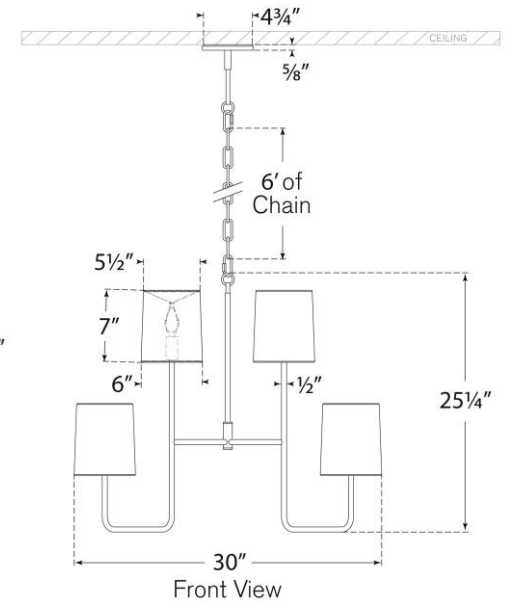

TEAR SHEET

Go Lightly Extra Large Two Tier Chandelier

Item # BBL 5083CW-G

Designer: Barbara Barry

Height: 25.25"

Width: 30"

Canopy: 4.75" Round

Finishes: BZ, CW, G, PN, SB

Shade Treatments: BZ, CW, G, L, PN, SB

Shade Details: 5.5" x 6" x 7"

Socket: 8 - E12 Candelabra

Wattage: 8 - 6.5 LED B11

Weight: 11 Pounds

Note: UL Only

Top View

Front View