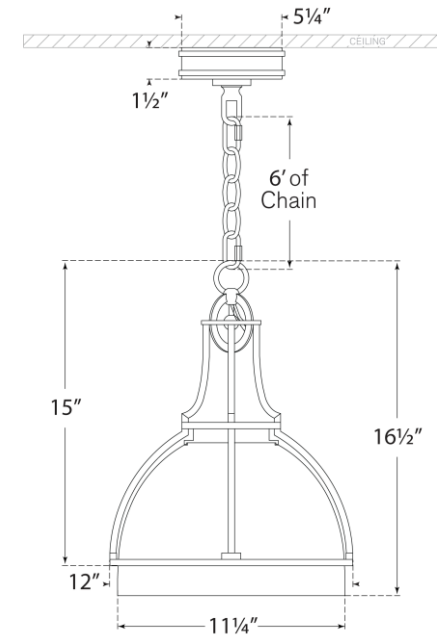

TEAR SHEET

Gracie Medium Dome Pendant

Item # CHC 5481AB-CG

Designer: Chapman & Myers

Height: 16.25"

Width: 12"

Canopy: 5.25" Round

Finishes: AB, AN, BZ, PN

Glass Options: CG, WG

Lightsource: Dedicated LED

Wattage: 15w (1300lm)

Weight: 11 Pounds

Front View