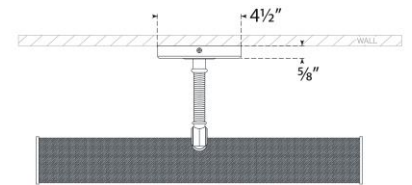

## Halwell 18" Picture Light

Item # CHD 2583BZ/NRT

Designer: Chapman & Myers

Height: 2.75" - 4.5"

Width: 18"

Extension: 6.25" - 8.25"

Backplate: 2.75" x 4.5" Rectangle

Finishes: AB/NRT, BZ/NRT, PN/NRT

Socket: 2 - E26 Keyless

Wattage: 2 - 8 LED T9

Weight: 4 Pounds

Note: UL Only | Requires Smaller Outlet Box

Top View

Side View

Front View