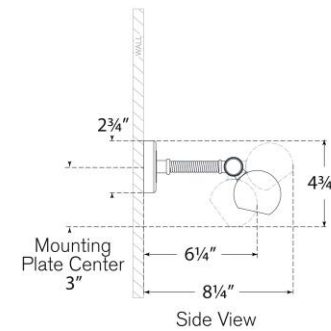

## Halwell 18" Picture Light

Item # CHD 2583BZ/NRT

Designer: Chapman & Myers

Height: 2.75" - 4.5"

Width: 18"

Extension: 6.25" - 8.25"

Backplate: 2.75" x 4.5" Rectangle

Finishes: AB/NRT, BZ/NRT, PN/NRT

Socket: 2 - E26 Keyless

Wattage: 2 - 8 LED T9

Weight: 4 Pounds

Note: UL Only | Requires Smaller Outlet Box

Top View

Side View

Front View