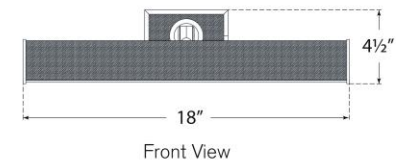

TEAR SHEET

Halwell 18" Picture Light

Item # CHD 2583BZ/NRT

Designer: Chapman & Myers

Height: 2.75" - 4.5"

Width: 18"

Extension: 6.25" - 8.25"

Backplate: 2.75" x 4.5" Rectangle

Finishes: AB/NRT, BZ/NRT, PN/NRT

Socket: 2 - E26 Keyless

Wattage: 2 - 8 LED T9

Weight: 4 Pounds

Note: UL Only | Requires Smaller Outlet Box

Front View