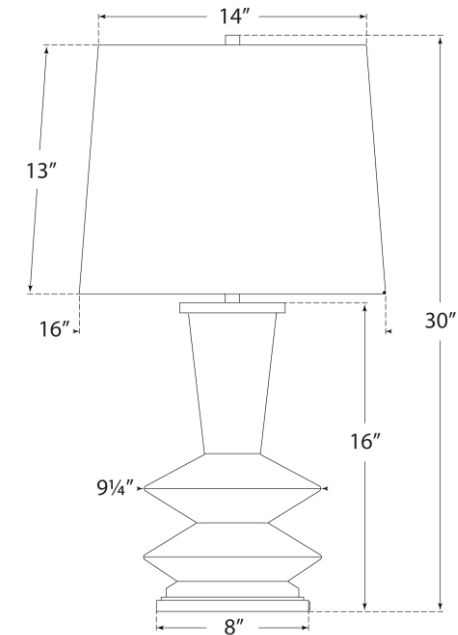

TEAR SHEET

Whittaker Medium Table Lamp

Item # CS 3646IVO-L

Designer: Christopher Spitzmiller

Height: 30"

Width: 16"

Base: 8" Round

Finishes: BKP, IVO, LLC, MBB

Shade Treatments: L

Shade Details: 14" x 16" x 13"

Socket: E26 Dimmer

Wattage: 100 A19

Weight: 15 Pounds

Note: Reactive Ceramic Glazes Will Vary in Color and Texture

Front View