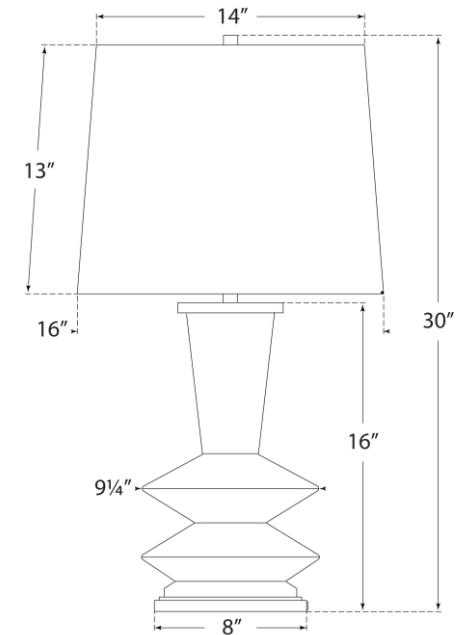

TEAR SHEET

Whittaker Medium Table Lamp

Item # CS 3646MBB-L

Designer: Christopher Spitzmiller

Height: 30"

Width: 16"

Base: 8" Round

Finishes: BKP, IVO, LLC, MBB

Shade Treatments: L

Shade Details: 14" x 16" x 13"

Socket: E26 Dimmer

Wattage: 100 A19

Weight: 15 Pounds

Note: Reactive Ceramic Glazes Will Vary in Color and Texture

Front View