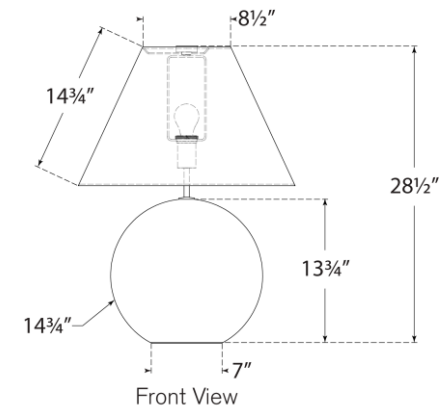

TEAR SHEET

Brielle Large Table Lamp

Item # KS 3020NWT-L

Designer: kate spade new york

Height: 28.5"

Width: 21"

Base: 7" Round

Finishes: GLD, NWT, SFB, SLV

Shade Treatments: L

Shade Details: 8.5" x 21" x 14.75"

Socket: E26 Keyless w/ Line Switch

Wattage: 15 LED A19

Weight: 20 Pounds

14 3/4"

8 1/2"

28 1/2"

13 3/4"

7"

Front View

21"

Top View