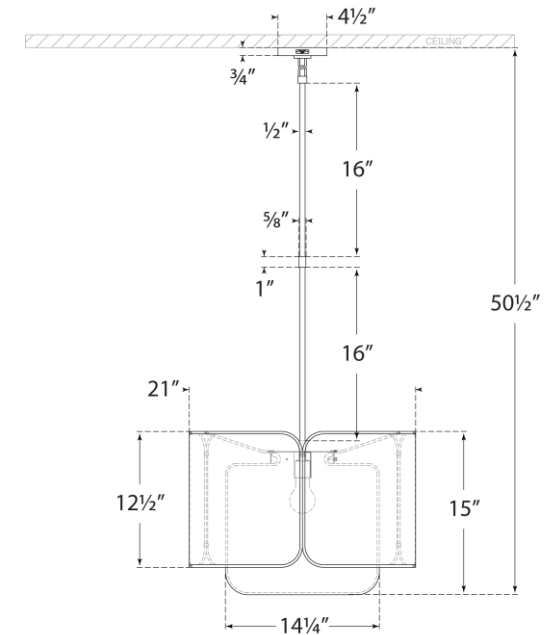

## Eyre Medium Hanging Shade

Item # KS 5081PN/WG-L/LLC

Designer: kate spade new york

O/A Height: 50.25"

Fixture Height: 15"

Min. Custom Height: 22"

Width: 21"

Canopy: 4.5" Round

Finishes: PN/WG

Shade Treatments: L/LLC

Socket: E26 Keyless

Wattage: 15 LED A19

Weight: 17 Pounds

Note: Custom Height Available

Front View