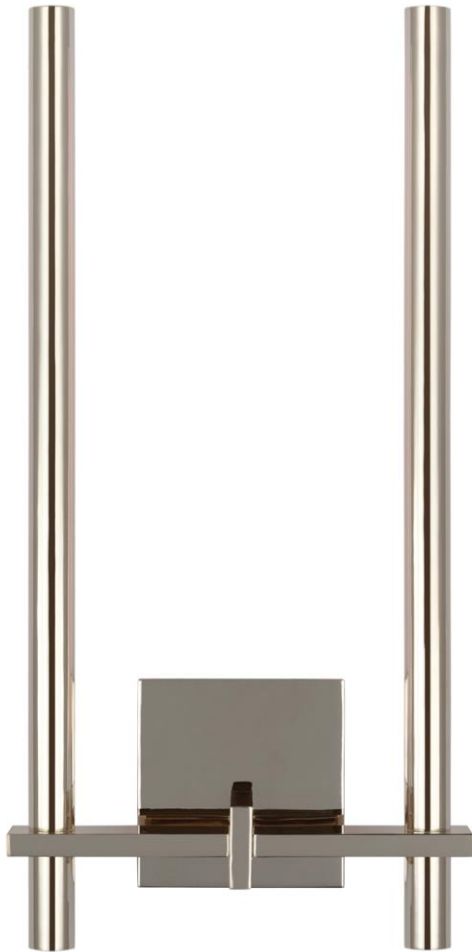

TEAR SHEET

Axis Medium Two Arm Sconce

Item # KW 2739PN

Designer: Kelly Wearstler

Height: 19.75"

Width: 9.75"

Extension: 4"

Backplate: 4.5" Square

Finishes: AB, BZ, PN

Lightsource: Dedicated LED

Wattage: 18w (2100lm)

Weight: 5 Pounds

Top View

Side View

Front View