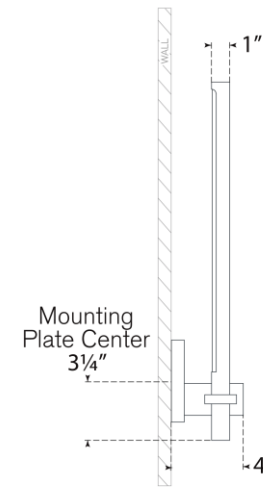

TEAR SHEET

Axis Medium Two Arm Sconce

Item # KW 2739PN

Designer: Kelly Wearstler

Height: 19.75"

Width: 9.75"

Extension: 4"

Backplate: 4.5" Square

Finishes: AB, BZ, PN

Lightsource: Dedicated LED

Wattage: 18w (2100lm)

Weight: 5 Pounds

Top View

Side View

Front View