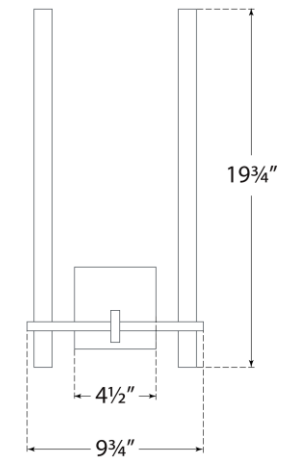

TEAR SHEET

Axis Medium Two Arm Sconce

Item # KW 2739PN

Designer: Kelly Wearstler

Height: 19.75"

Width: 9.75"

Extension: 4"

Backplate: 4.5" Square

Finishes: AB, BZ, PN

Lightsource: Dedicated LED

Wattage: 18w (2100lm)

Weight: 5 Pounds

Top View

Side View

Front View