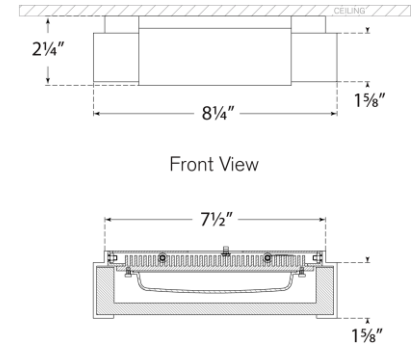

TEAR SHEET

Covet Small Flush Mount

Item # KW 4114BZ-ALB

Designer: Kelly Wearstler

Height: 2.25"

Width: 8.25"

Canopy: 7.25" Square

Finishes: AB, BZ, PN

Shade Treatments: ALB

Lightsource: Dedicated LED

Wattage: 24w (2000lm)

Weight: 7 Pounds

Note: Alabaster is a Natural Stone | Variations in Color and Texture are Expected

Top View

Front View

Side View