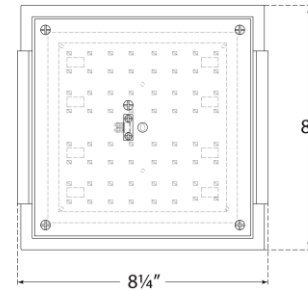

TEAR SHEET

Covet Small Flush Mount

Item # KW 4114BZ-ALB

Designer: Kelly Wearstler

Height: 2.25"

Width: 8.25"

Canopy: 7.25" Square

Finishes: AB, BZ, PN

Shade Treatments: ALB

Lightsource: Dedicated LED

Wattage: 24w (2000lm)

Weight: 7 Pounds

Note: Alabaster is a Natural Stone | Variations in Color and Texture are Expected

Top View

Front View

Side View