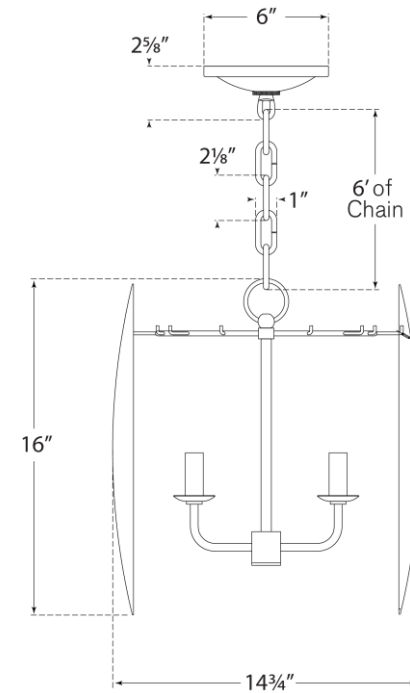

TEAR SHEET

Hatton Small Chandelier

Item # S 5047BSL

Designer: Barry Goralnick

Height: 16"

Width: 14.75"

Canopy: 6" Round

Finishes: Al, BSL, G

Socket: 4 - E12 Candelabra

Wattage: 4 - 60 C11

Weight: 18 Pounds

S5047