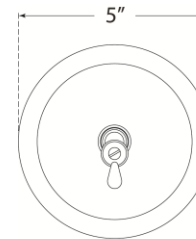

TEAR SHEET

Katie Small Cylinder Sconce

Item # TOB 2225BZ/G3-WG

Designer: Thomas O'Brien

Height: 16.25"

Width: 5"

Extension: 7.5"

Backplate: 5" Round

Finishes: BZ, HAB, PN

Glass Options: CG, SG, WG

Socket: E12 Candelabra

Wattage: 40 C11

Weight: 5 Pounds

Front View
Mounting Plate