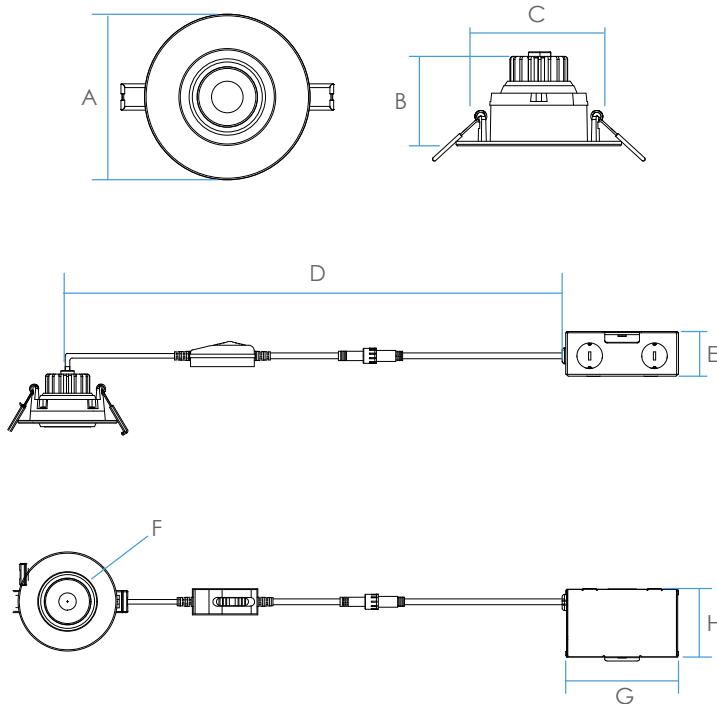

RLF-2708

2" LED MINIATURE TRIMMED
RECESSED DOWNLIGHT WITH GIMBAL TRIM

Fixture Type
Project
Notes

RLF-2708-SW5-WH

RLF-2708-SW5-WH complete set

LED Miniature Recessed Downlight with Gimbal Trim series is designed for residential and commercial applications. With integrated gimbal trim and remote driver included. Housing is not required for remodel applications, includes mounting frame with hanger bars optional for New Construction applications. 5-level field selectable color temperature is available. Power supply rated for feed through wiring.

SPECIFICATIONS

INPUT VOLTAGE	120V AC
WATTAGE	8 W
LUMENS	600 Lm
EFFICACY	75 Lm/W
CRI	90+
BEAM ANGLE	38°
DIMMING ¹	TRIAC Dimming
CUT-OUT	2-7/8" Ø

RATINGS	IC, Airtight
ENVIRONMENT	Indoor Wet
CERTIFICATIONS	cETLus, T24 Compliant
LUMEN MAINTENANCE	50,000 hours
INCLUDES	Integrated gimbal trim and remote driver
OPTIONAL	Pre-mounting frame for New Construction
WARRANTY ²	5 years

OPTIONAL ACCESSORY

(Sold separately)

MODEL
RLH-23354-NC-UNI
Multi-size new construction pre-mounting frame with bar. For cutout sizes 2-1/8", 2-7/8", 3-3/4" or 5-1/4"

RLF-2708

2" LED MINIATURE TRIMMED
RECESSED DOWNLIGHT WITH GIMBAL TRIM

Fixture Type
Project
Notes

TECHNICAL DRAWING

DIMENSIONS		
A	3-1/4"	83mm
B	2"	51 mm
C	3-1/8"	89 mm
D	17"	80 mm
E	1-1/2"	38 mm
F	2-7/8"	73 mm
G	4"	102 mm
H	2-1/2"	64 mm

COMPATIBLE DIMMERS

COOPER	SI06P
LEVITON	6621, 6672, IPL06-10Z
LUTRON	PD-6WCL, DVCL-153P, SFTU-5A3P, DMD-LE3-D, CTCL-153P, DV-600P