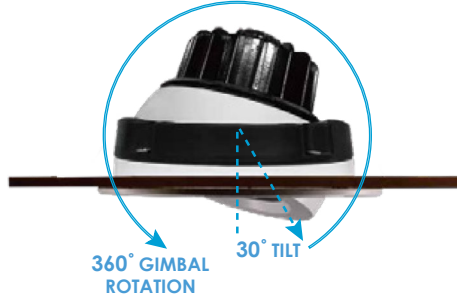

RLF-2708

2" LED MINIATURE TRIMMED
RECESSED DOWNLIGHT WITH GIMBAL TRIM

Fixture Type
Project
Notes

RLF-2708-SW5-WH

RLF-2708-SW5-WH complete set

LED Miniature Recessed Downlight with Gimbal Trim series is designed for residential and commercial applications. With integrated gimbal trim and remote driver included. Housing is not required for remodel applications, includes mounting frame with hanger bars optional for New Construction applications. 5-level field selectable color temperature is available. Power supply rated for feed through wiring.

SPECIFICATIONS

INPUT VOLTAGE	120V AC
WATTAGE	8 W
LUMENS	600 Lm
EFFICACY	75 Lm/W
CRI	90+
BEAM ANGLE	38°
DIMMING ¹	TRIAC Dimming
CUT-OUT	2-7/8" Ø

RATINGS	IC, Airtight
ENVIRONMENT	Indoor Wet
CERTIFICATIONS	cETLus, T24 Compliant
LUMEN MAINTENANCE	50,000 hours
INCLUDES	Integrated gimbal trim and remote driver
OPTIONAL	Pre-mounting frame for New Construction
WARRANTY ²	5 years

¹ Effectively dim down to 10%
² See published warranty terms for detailed information

PERFORMANCE

CCT selectable

COLOR TEMPERATURE ³	LUMEN ⁴	WATTAGE	EFFICACY	CRI
SW5 (27/30/35/40/50K) ⁵	600 Lm	8 W	75 Lm/W	90+

OPTIONAL ACCESSORY

(Sold separately)

MODEL
RLH-23354-NC-UNI
Multi-size new construction pre-mounting frame with bar. For cutout sizes 2-1/8", 2-7/8", 3-3/4" or 5-1/4"

RLF-2708

2" LED MINIATURE TRIMMED
RECESSED DOWNLIGHT WITH GIMBAL TRIM