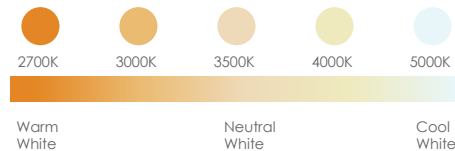

SPECIFICATIONS

INPUT VOLTAGE	120V AC
WATTAGE	8 W
LUMENS	600 Lm
EFFICACY	75 Lm/W
CRI	90+
BEAM ANGLE	38°
DIMMING ¹	TRIAC Dimming
CUT-OUT	2-7/8" Ø

RATINGS	IC, Airtight
ENVIRONMENT	Indoor Wet
CERTIFICATIONS	cETLus, T24 Compliant
LUMEN MAINTENANCE	50,000 hours
INCLUDES	Integrated gimbal trim and remote driver
OPTIONAL	Pre-mounting frame for New Construction
WARRANTY ²	5 years

¹ Effectively dim down to 10%
² See published warranty terms for detailed information

PERFORMANCE

CCT selectable

COLOR TEMPERATURE ³	LUMEN ⁴	WATTAGE	EFFICACY	CRI
SW5 (27/30/35/40/50K) ⁵	600 Lm	8 W	75 Lm/W	90+

^{3,4} CCT within +/-10%
⁵ Switchable CCT

ORDERING INFO

Light Engine with LED

MODEL
RLF-2708 - CCT / CRI
SW5 - Switchable CCT
(27/30/35/40/50) / 90 CRI

TRIM FINISH
BK - Black
WH - White

RLF-2708-SW5-BK RLF-2708-SW5-WH