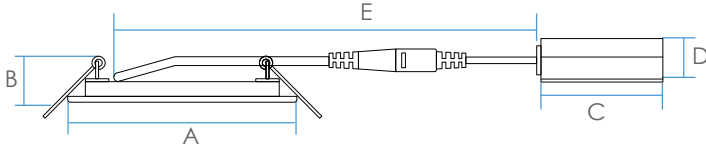

OPTIONAL ACCESSORY  
(Sold separately)

MODEL  
**RLH-346-NC-UNI**  
Universal mounting plate with hanger bars.  
For cutout sizes: 3", 4-1/4" or 6-1/4"

STEP 2 - Optional Trim (Sold separately)

	MODEL <b>RLT-49</b> RLT-49 - Square Trim	-	FINISH <b>BK</b> - Black <b>BN</b> - Brushed Nickel
--	--	---	---

### DIMENSIONS

A	4-5/8"	117 mm
B	7/8"	22 mm
C	3-3/8"	87 mm
D	1-3/8"	35 mm
E	18"	457 mm