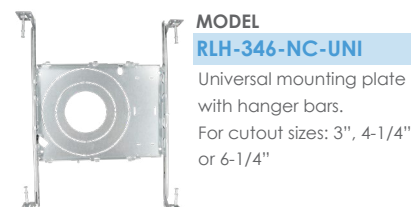

ORDERING INFO

STEP 1 - Light Engine with LED, Driver and White Matte Metal Frame

	MODEL RLF-4912	-	CCT / CRI SW5 SW5 - Switchable CCT (27/30/35/40/50) / 90 CRI	-	FINISH WH WH - White

OPTIONAL ACCESSORY
(Sold separately)

MODEL
RLH-346-NC-UNI
Universal mounting plate with hanger bars.
For cutout sizes: 3", 4-1/4" or 6-1/4"