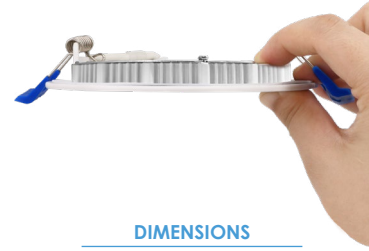

RLF-4912

4" SQUARE LED ULTRA SLIM
SLIM DOWNLIGHTS WITH WHITE TRIM

Fixture Type
Project
Notes

TECHNICAL DRAWING

DIMENSIONS

A	4-5/8"	117 mm
B	7/8"	22 mm
C	3-3/8"	87 mm
D	1-3/8"	35 mm
E	18"	457 mm

COMPATIBLE DIMMERS

COOPER	SI06P
LEVITON	6621, 6672, IPL06-10Z
LUTRON	PD-6WCL, DVCL-153P, SFTU-5A3P, DMD-LE3-D, CTCL-153P, DV-600P