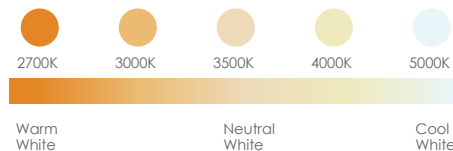

# RLF-4912

4" SQUARE LED ULTRA SLIM  
SLIM DOWNLIGHTS WITH WHITE TRIM

Fixture Type
Project
Notes

RLF-4912-SW5-WH

RLF-4912-SW5-WH complete set

This Ultra Slim Recessed Downlight series is perfect for tight spaces such as soffits, insulated, and suspended ceilings. With a very wide 120° beam angle, a very high color rendering index (CRI) of 90+, this fixture can easily be installed in virtually any application where space is at a premium. At just under an inch deep, and IC rated, it can fit even directly below ceiling joists (flush to ceiling). Plug-and-Play Remote Driver is included as well as a Matte White metal trim. Suitable for Indoor Wet Locations and Triac dimming with 5-Level field-selectable Color Temperature. Optional decorative trim rings in Black and Brushed Nickel finishes available and optional universal New Construction mounting plate with hanger bars available.

## SPECIFICATIONS

INPUT VOLTAGE	120V AC
WATTAGE	12 W
LUMENS	800 Lm
EFFICACY	67 Lm/W
CRI	90+
BEAM ANGLE	120°
DIMMING <sup>1</sup>	TRIAC Dimming
CUT-OUT	4-1/4" Ø

RATINGS	IC, Airtight
ENVIRONMENT	Indoor - Wet
CERTIFICATIONS	cETLus, T24 Compliant
LUMEN MAINTENANCE	50,000 hours
INCLUDES	Remote driver and matte white metal trim
OPTIONAL	Other trims colors and universal mounting plate
WARRANTY <sup>2</sup>	5 years

## PERFORMANCE

CCT selectable via switch on heatsink

COLOR TEMPERATURE <sup>3</sup>	LUMEN <sup>4</sup>	WATTAGE	EFFICACY	CRI
SW5 (27/30/35/40/50K) <sup>5</sup>	800 Lm	12 W	67 Lm/W	90+

<sup>3</sup> CCT within +/-10%  
<sup>5</sup> Switchable CCT