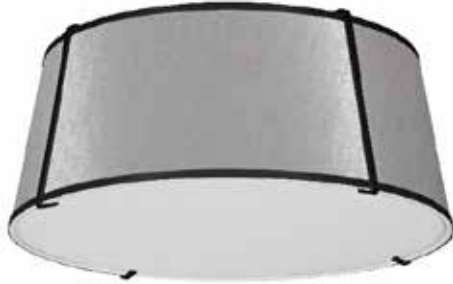

TRA-3FH-BK-GRY - 3LT Trapezoid FlushMount Black/Gry Shade w/790Diff

3 Light Trapezoid Flush Mount Black Grey Shade with 790 Diffuser

Height	8	No. of Bulbs	3
Width/Length	16	LED Compatible	LED Compatible
Depth	16	Total Wattage	120
Weight	2		
Body Material	Fabric		
Finish/Color	Matte Black		
Type of Finish	Painted		
Bulb 1 Amount	3	Rated For Voltage	Dry 120V
Bulb 1 Base Type	E26	Approval	cUL or equivalent
Bulb 1 Max Watt.	40	Warranty	1 Year
Bulb 1 Included	No	Instal Position	Ceiling
Bulb 1 Lumens			
Bulb 1 CRI			