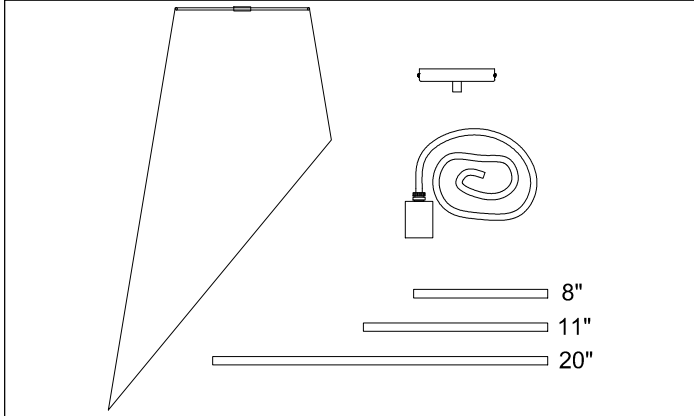

ODS-1P

1

2

3

4

5

6

7

Bulb/ Ampoule:
1x Max 60W
Type-A or/ ou CFL
(Not Included/
Non Inclus)