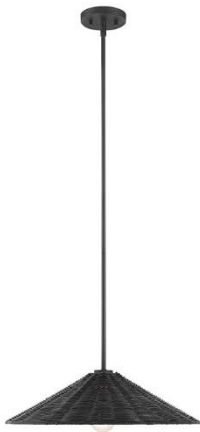

## 1-LIGHT PENDANT

SKU #: M7041MBK      UPC: 822920307874  
FINISH: Matte Black      COLLECTION:  
PRINT DATE: 1/1/2024

### PRODUCT DIMENSIONS

Weight: 3.53  
Height (Top to Bottom): 5.00  
Width (Side to Side): 20.00  
Length (Side to Side): 20.00  
Canopy Height (Top to Bottom): 0.75  
Canopy Width (Side to Side): 5.00

### SHIPPING DIMENSIONS

Weight: 7.72  
Height (Top to Bottom): 8.25  
Width (Side to Side): 22.50  
Length (Side to Side): 22.50  
Shipped Via: Small Parcel

### SHADE INFORMATION

Shade Included: Yes  
Shade Height (Top to Bottom): 5.00  
Shade Width (Side to Side): 20.00  
Shade Length (Front to Back): 20.00